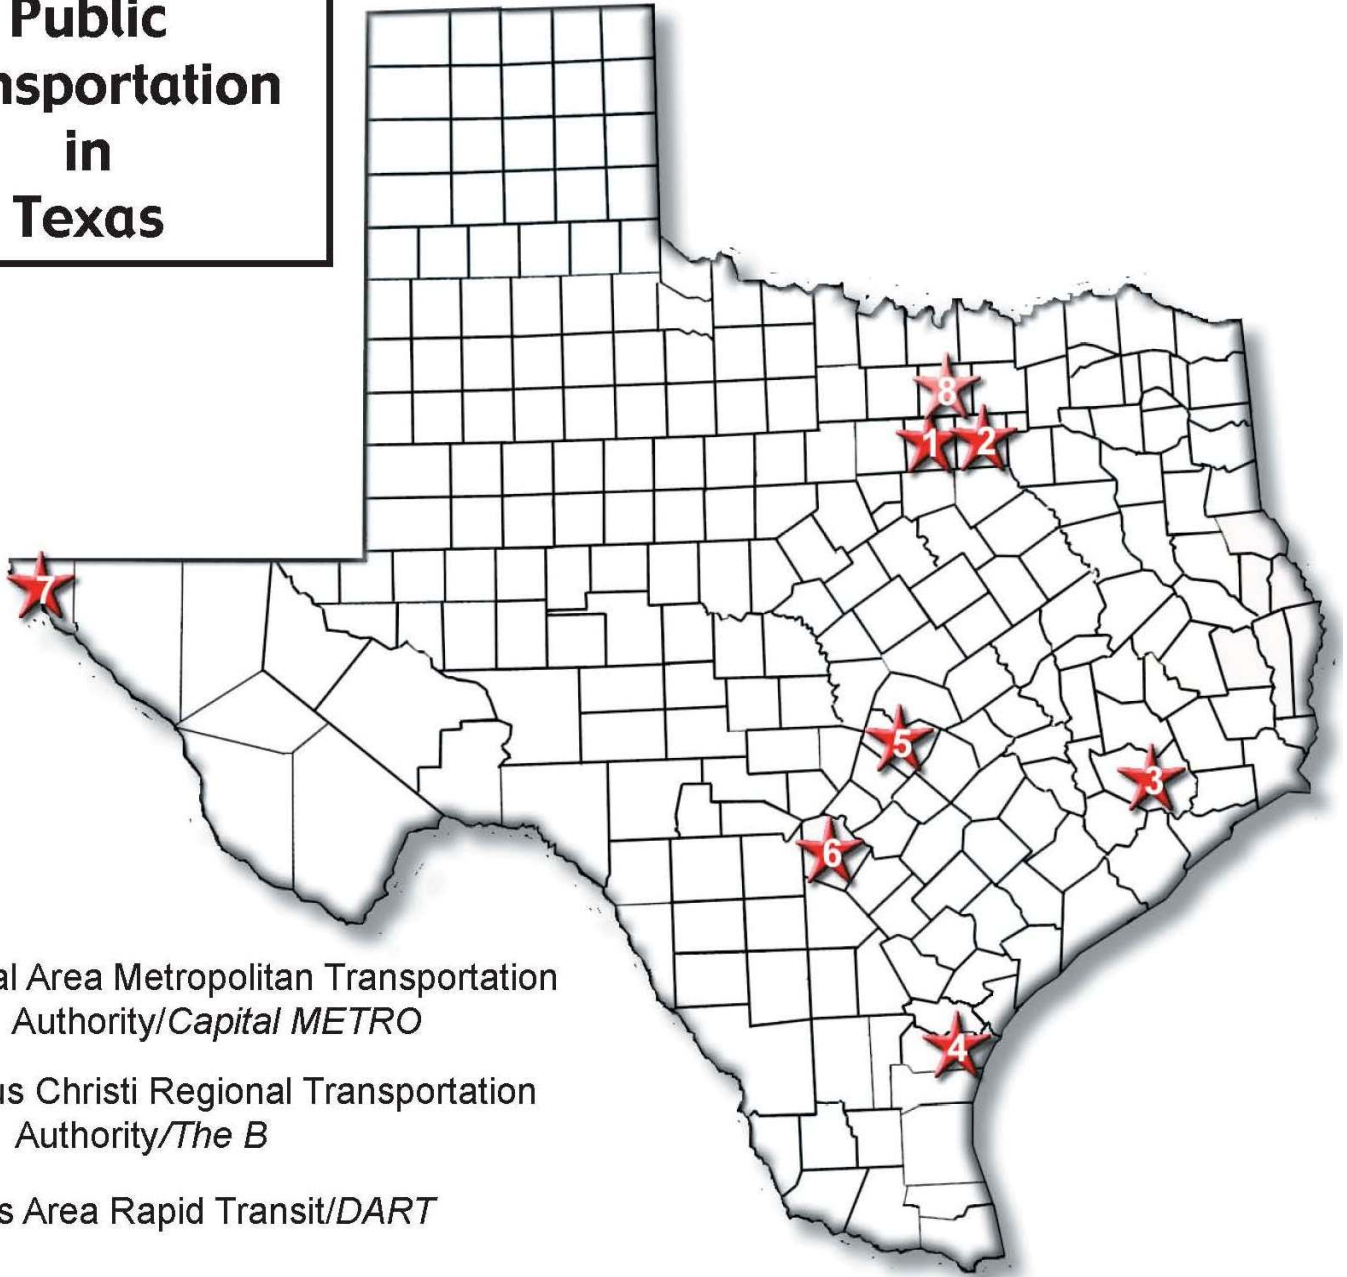

Metropolitan Public Transportation in Texas

-  Capital Area Metropolitan Transportation Authority/*Capital METRO*
-  Corpus Christi Regional Transportation Authority/*The B*
-  Dallas Area Rapid Transit/*DART*
-  Denton County Transportation Authority -- *Pending Creation*
-  El Paso Municipal Transit/*Sun METRO*
-  Fort Worth Transportation Authority/*The T*
-  Metropolitan Transit Authority of Harris County/*METRO*
-  VIA Metropolitan Transit Authority/*VIA*